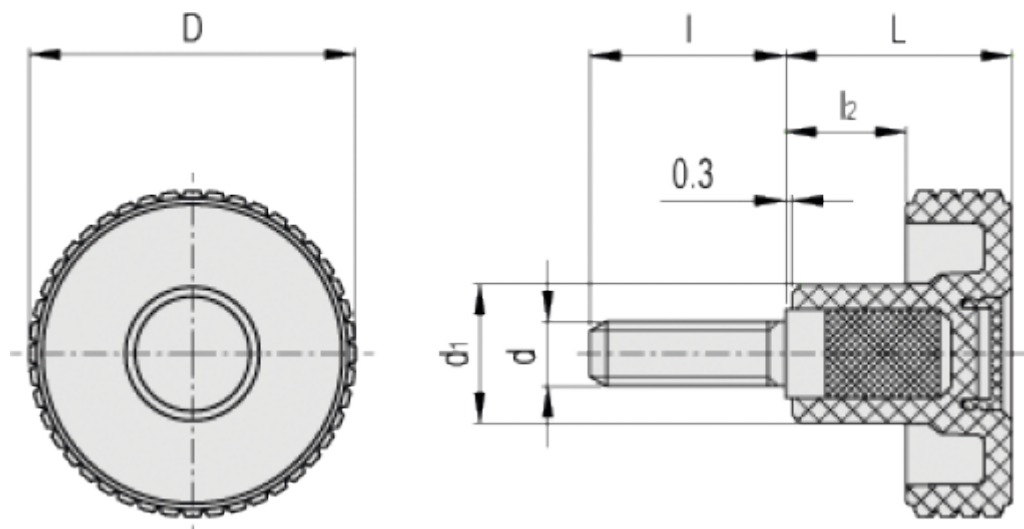

Article number: 23020345719

Description: E+G Knurled knob MBT.60 p-M12x50-C9, Black

Measures

D	=	61
d1	=	23
d6g	=	M12
L	=	39
l	=	50
l2	=	18.5